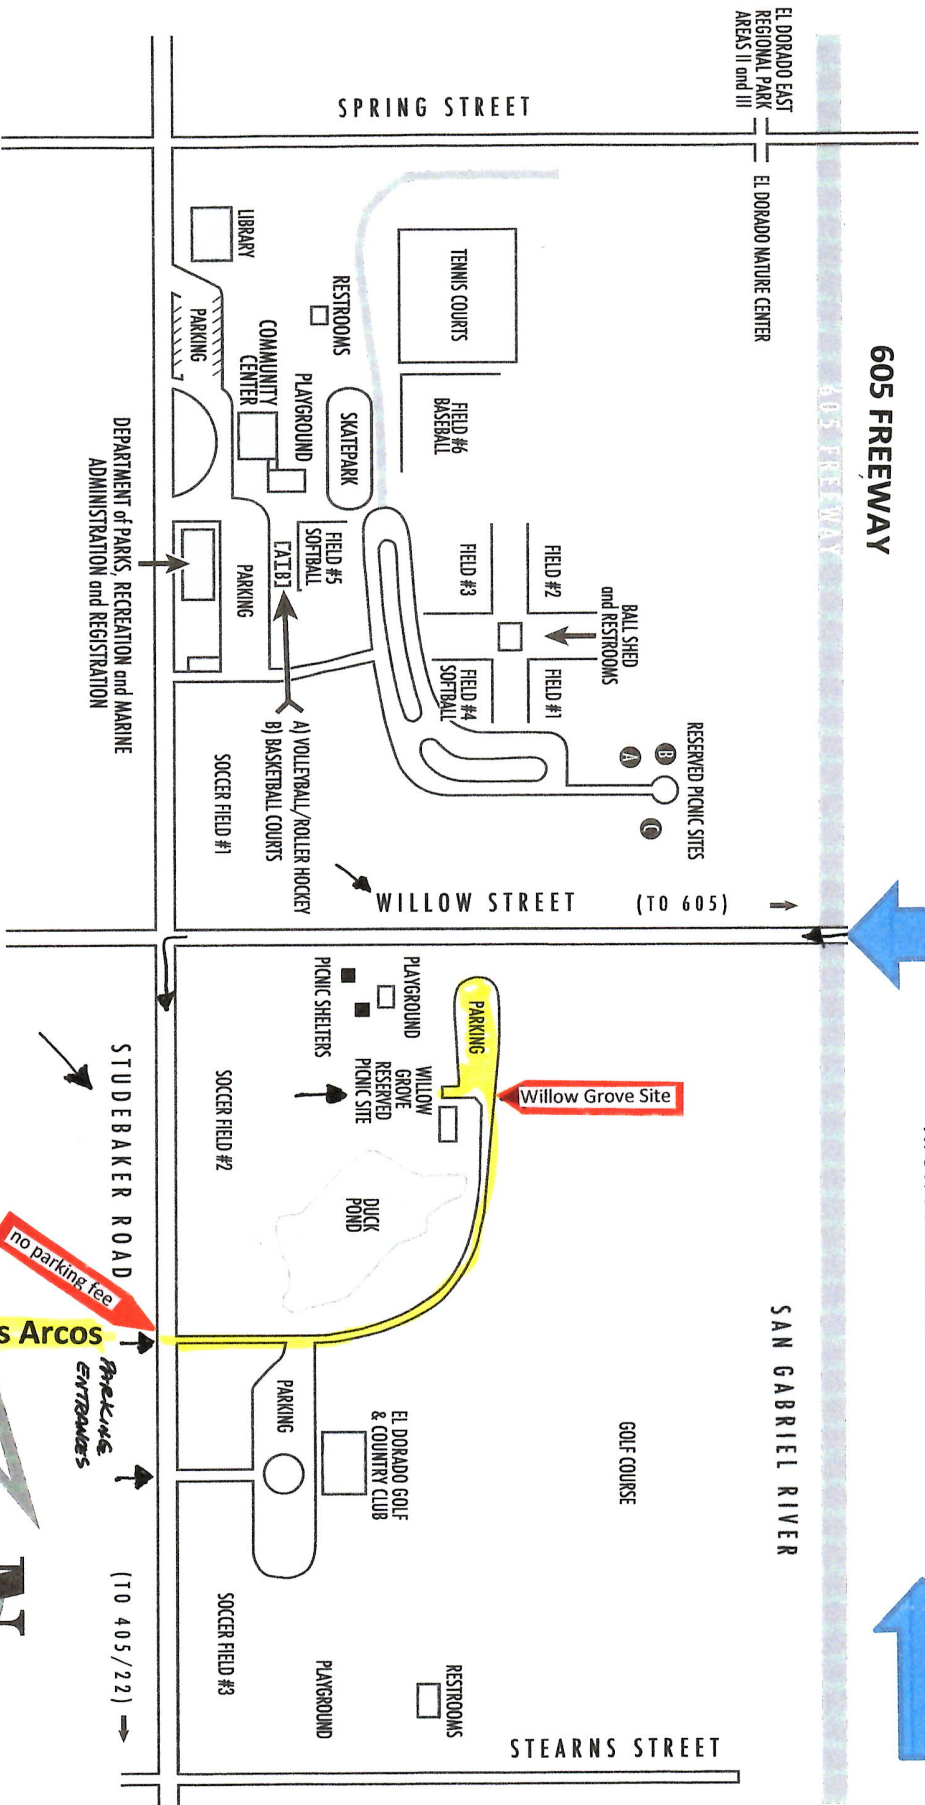

El Dorado Park West

Huntington Park High School Picnic Saturday, July 24, 2021

All Classes ~ Alumni, Family & Friends 10:00am – 4:00pm

605 FREEWAY

KATELLA

405 Fwy, Northbound from So O.C.
Take CA 22 (W) to 1st Exit (1), to
N. Studebaker Rd.

NORTH

Willow Grove Picnic Site

*Near Duck Pond and Golf Course Side of Park

El Dorado Park WEST

2800 N Studebaker Road

Long Beach

*FREE PARKING entrance off Studebaker Rd

605 Fwy, Southbound:

Exit Katella, changes to E. Willow Street

Turn Left on N. Studebaker Road

Turn Left into park at Los Arcos Street

WEST

SOUTH